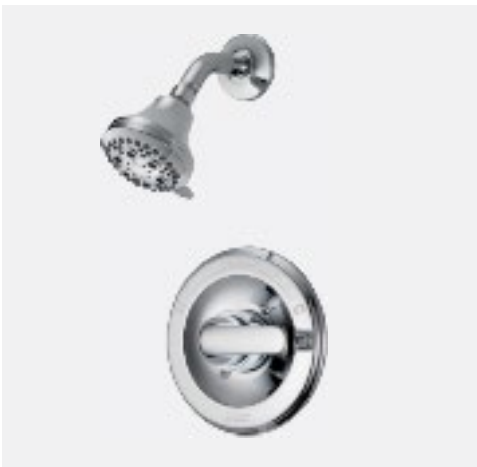

Single-Handle Shower Faucet

Brass waterways. 1.8 GPM. WaterSense labeled shower head.

- 405249 **$99.99**