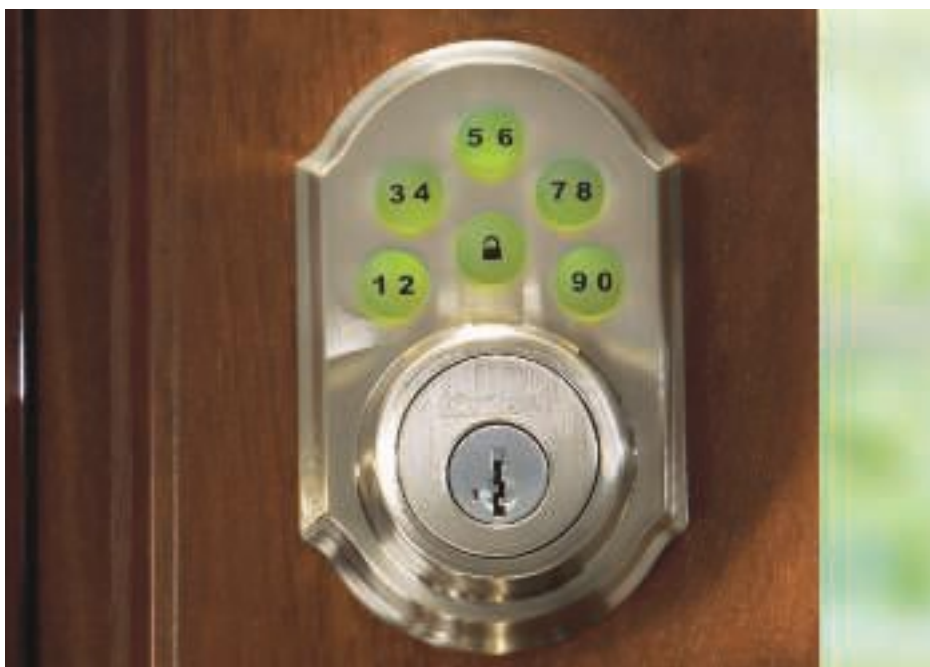

Inside vs. Outside Technology

Kevo Electronic Deadbolt

Uses Bluetooth technology and Kevo app-enabled iOS device to activate lock. Lock can also be opened with electronic fob if no iOS device is present. Keyed exterior, turn button interior. Venetian bronze, satin nickel, or polished brass.

200207 200195 200187 **\$229.99**

Make your smartphone your key. Keep your phone in your pocket or purse and just touch the lock to open. No smartphone? No problem. Enjoy the same touch to open convenience with a fob.

Electronic Keyless Powerbolt
 Opens with or without a key. Touch keypad uses a programmable code that may be changed at any time. Keyed exterior; turnpiece interior. Replaces any standard deadbolt. No hardware preparation - no wiring necessary. Satin nickel or polished brass.
 213628 213619 **\$74.99**

SmartCode Traditional Electronic Deadbolt
 Keyless entry single cylinder deadbolt. 1-touch locking with motorized deadbolt, lighted keypad, automatic deadbolt handing, automatic locking feature after 30 seconds, alternate keyway entry features SmartKey cylinder, a bump-resistant, higher pick-resistant lock eliminating traditional re-keying.
 200867 **\$124.99**