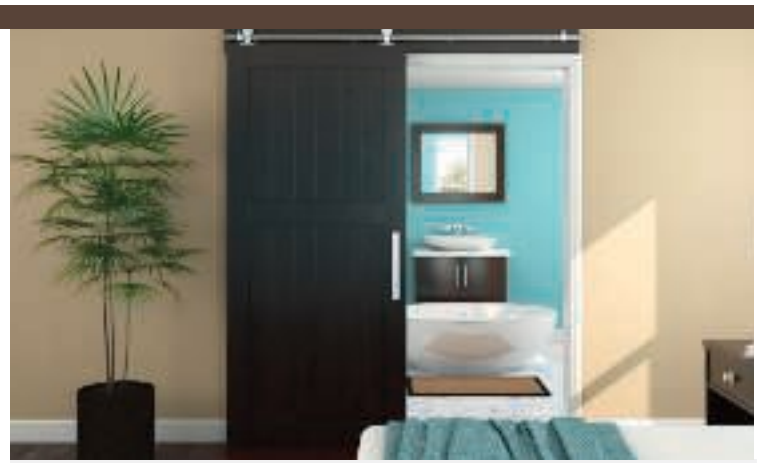

Modern Barn Door Hardware Kit

For openings up to 36" wide. For single 1-3/8" and 1-3/4" thick doors up to 200-lb. Includes a 72" track, 2 top mount hangers, 4 spacers, 2 door stops, and 1 single and 1 double floor guide. Stainless steel.

200855

$199.99 Door not included.